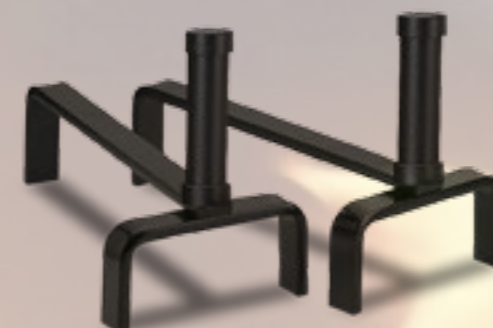

50.405

Parastufa - Stove-screen
H cm 80 - L cm 75 - kg 7,0

50.406

Parastufa - Stove-screen
H cm 80 - L cm 120 - kg 10,0

50.510

Porta-attrezzi 4 accessori
Trestle 4 accessories
H cm 73 - kg 4,0

50.489

Parascint. con 6 ante
Fire-Screen
H cm 85 - L cm 135 - kg 10,3

50.488

Parascintille con 6 ante
Fire-Screen
H cm 58
L cm 135
kg 7,1

50.521N

Alari - Firedogs
H cm 22 - P cm 38 - kg 4,3

50.484

Parascintille - Fire-screen
H cm 48 - L cm 105 - kg 4,3