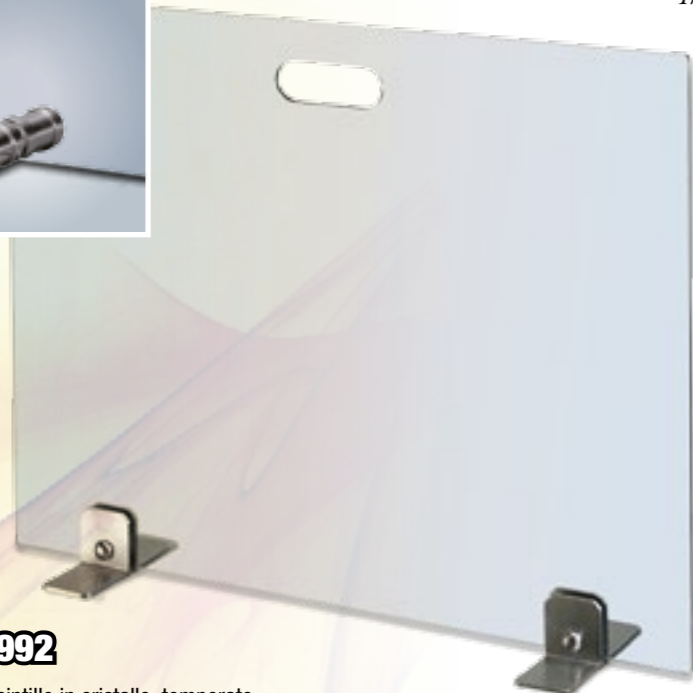

90.993

Parascintille in cristallo temperato *Fire screen tempered glass*
H cm 50 - L cm.65 - kg 6,5

90.992

Parascintille in cristallo temperato
Fire screen tempered glass
H cm 50 - L cm 65 - kg 6,5