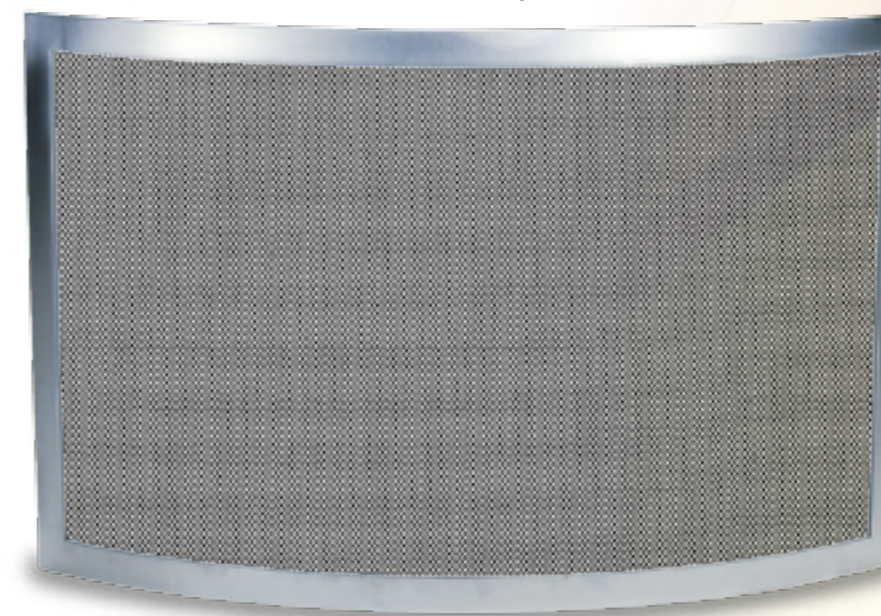

90.917

Porta-attrezzi con 4 accessori
Trestle with 4 accessories
H cm 69 - kg 4,0