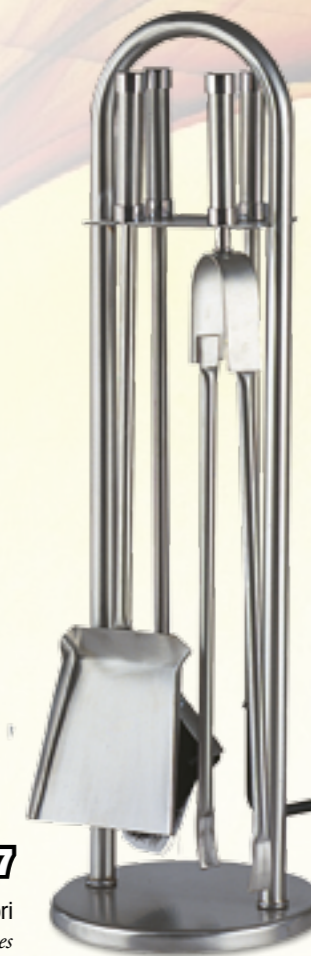

**90.940**

Porta-attrezzi con 3 accessori  
*Trestle with 3 accessories*  
H cm 65 - kg 4,5

**90.918**

Porta-attrezzi con 2 accessori  
*Trestle with 2 accessories*  
H cm 72 kg 2,3

**90.934**

Porta-attrezzi con 4 accessori  
*Trestle with 4 accessories*  
H cm 66 - kg 5,6

**90.951**

Portafiammiferi  
*Match-box stand*  
H cm 42 - kg 1,5

**90.907**

Porta-attrezzi con 3 accessori  
*Trestle with 3 accessories*  
H cm 66 kg 5,0

**90.985**

Parascintille con rete nera - *Fire-screen*  
H cm 48 - L cm 70 - kg 4,0

**90.981**

Parascintille con rete nera - *Fire-screen*  
H cm 48 - L cm 105 - kg 6,0

**90.986**

Parascintille con rete nera - *Fire-screen*  
H cm 48 - L cm 75 - kg 4,0

**90.917**

Porta-attrezzi con 4 accessori  
*Trestle with 4 accessories*  
H cm 69 - kg 4,0

**90.941L**

Porta-attrezzi, 4 accessori con legno  
*Trestle, 4 accessories with wood*  
H cm 70 - kg 3,8

**90.959L**

Porta-attrezzi, 3 accessori con legno  
*Trestle, 3 accessories with wood*  
H cm 42 - kg 1,7