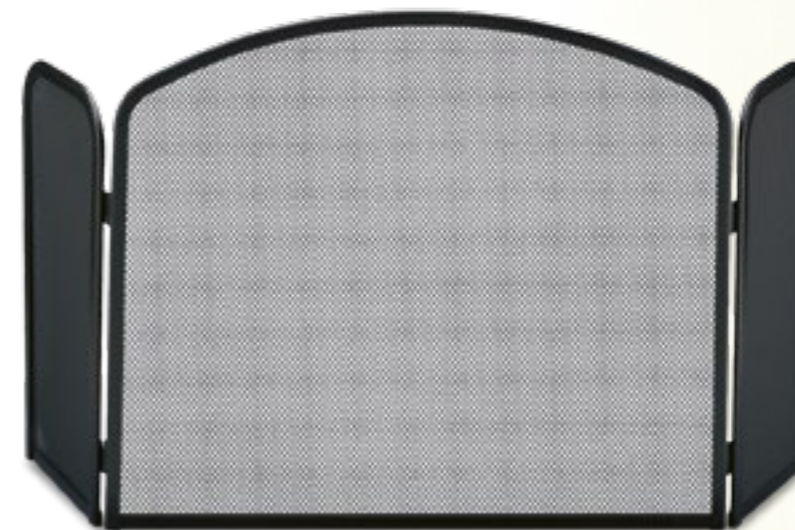

50.483

Parascintille - *Fire-screen*
H cm 48 - L cm 105 - kg 4,0