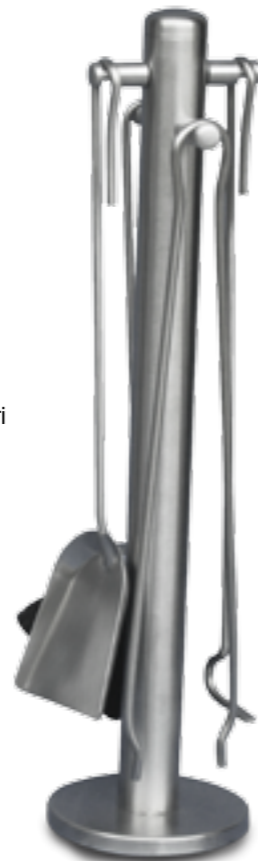

**90.942L**

Porta-attrezzi, 4 accessori con legno  
*Trestle, 4 accessories with wood*  
H cm 65 kg 3,9

**90.960S**

Porta-attrezzi, 4 accessori con base in pietra serpentino  
*Trestle, 4 accessories with serpentino stone base*  
H cm 63 - Kg 8,0

**90.917S**

Porta-attrezzi, 4 accessori con base in pietra serpentino  
*Trestle, 4 accessories with serpentino stone base*  
H cm 73 - Kg 8,0

**90.964E**

Porta-attrezzi, 4 accessori  
*Trestle with 4 accessories*  
H cm 64 - kg 3,0

**90.961E**

Porta-attrezzi, 4 accessori  
*Trestle with 4 accessories*  
H cm 64 - kg 3,0

**90.962**

Porta-attrezzi con 2 accessori  
*Trestle with 2 accessories*  
H cm 71 - kg 2,7

**90.964**

Porta-attrezzi con 4 accessori  
*Trestle with 4 accessories*  
H cm 71 - kg 4,0