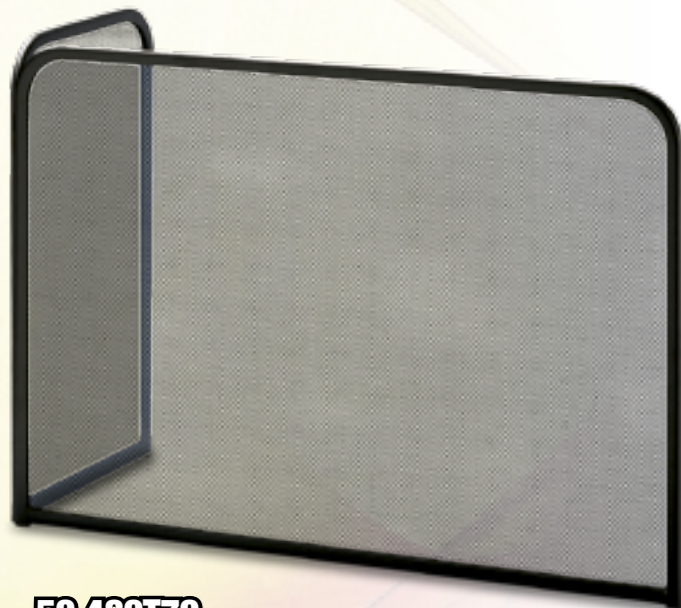

**50.529** Alari - *Firedogs* H cm 21 - P cm 38 - kg 3,7

**50.564E**

Porta-attrezzi con 4 accessori inox  
*Trestle with 4 accessories*  
H cm 64 - kg 3,5

**50.561E**

Porta-attrezzi con  
4 accessori inox  
*Trestle with 4 accessories*  
H cm 64 - kg 3,5