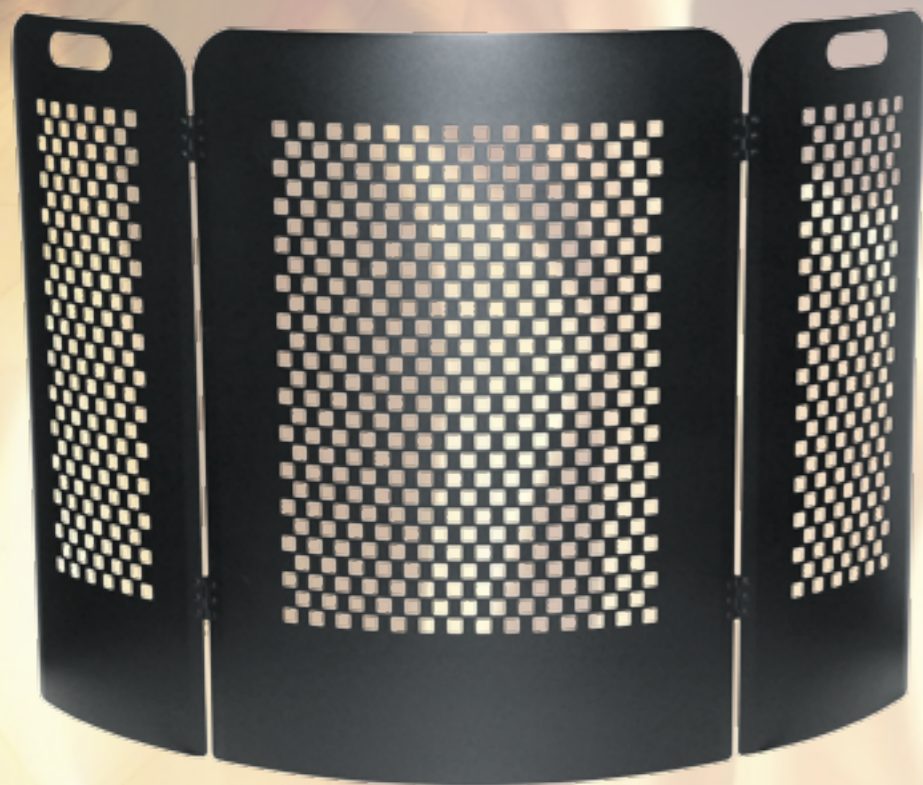

**50.486 london**

Parascintille - Fire-screen  
H cm 48 - L cm 75 - kg 6,0

**50.486 metropol**

Parascintille - Fire-screen  
H cm 48 - L cm 75 - kg 6,0

**50.405**

Parastufa - Stove-screen  
H cm 80 - L cm 75 - kg 7,0