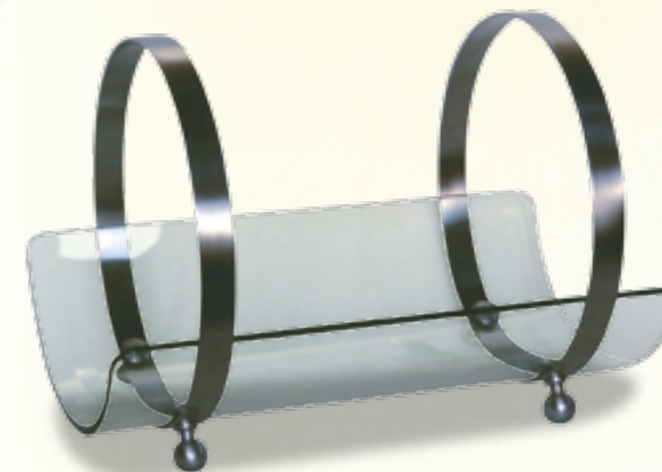

90.902V

Portalegna in cristallo - *Wood-box*
H cm 38 - L cm. 50x38 kg 5,0