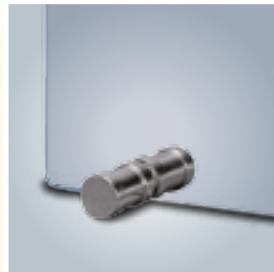

90.993

Parascintille in cristallo temperato *Fire screen tempered glass*
H cm 50 - L cm.65 - kg 6,5

90.992

Parascintille in cristallo temperato
Fire screen tempered glass
H cm 50 - L cm 65 - kg 6,5