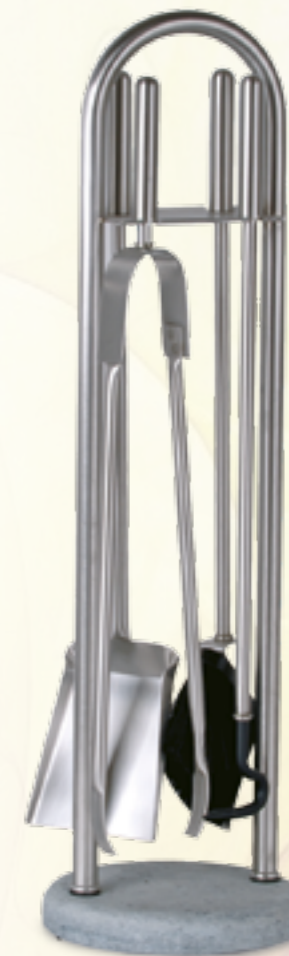

**90.941L**

Porta-attrezzi, 4 accessori con legno  
*Trestle, 4 accessories with wood*  
H cm 70 - kg 3,8

**90.959L**

Porta-attrezzi, 3 accessori con legno  
*Trestle, 3 accessories with wood*  
H cm 42 - kg 1,7

**90.942L**

Porta-attrezzi, 4 accessori con legno  
*Trestle, 4 accessories with wood*  
H cm 65 kg 3,9

**90.960S**

Porta-attrezzi, 4 accessori con base in pietra serpentino  
*Trestle, 4 accessories with serpentino stone base*  
H cm 63 - Kg 8,0

**90.917S**

Porta-attrezzi, 4 accessori con base in pietra serpentino  
*Trestle, 4 accessories with serpentino stone base*  
H cm 73 - Kg 8,0

**90.964E**

Porta-attrezzi, 4 accessori  
*Trestle with 4 accessories*  
H cm 64 - kg 3,0

**90.961E**

Porta-attrezzi, 4 accessori  
*Trestle with 4 accessories*  
H cm 64 - kg 3,0

**90.962**

Porta-attrezzi con 2 accessori  
*Trestle with 2 accessories*  
H cm 71 - kg 2,7

**90.964**

Porta-attrezzi con 4 accessori  
*Trestle with 4 accessories*  
H cm 71 - kg 4,0