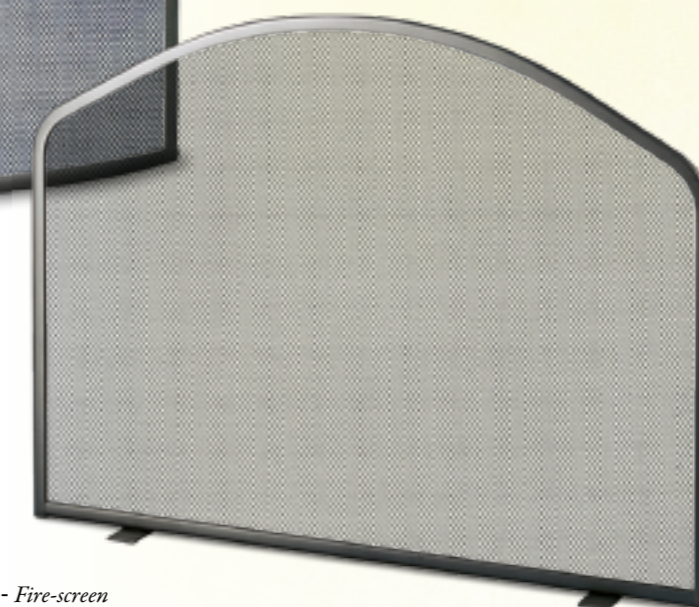

60.482

Parascintille - *Fire-screen*
H cm 48 - L cm 65 - kg 2,3