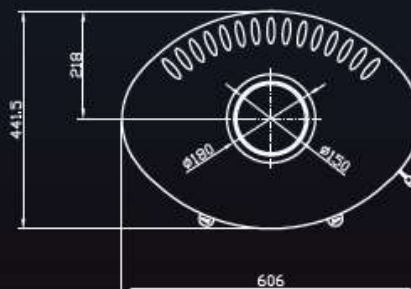

# BLACK

Serpentino

Vapnenac

Black Steel Sides

Granit

Nominal heating power:	7,0 kw
Room heating capacity:	40-120 m <sup>2</sup>
Weight:	132 kg
Distance to combustible materials:	Back 200mm/Side 1100mm Front 1100mm
Efficiency:	78,4%
Fine dust:	< 24 mg/m <sup>3</sup>
Connection piece for Fresh Air:	Intake Ø 100mm
Flue Pipe outlet diameter:	Ø150