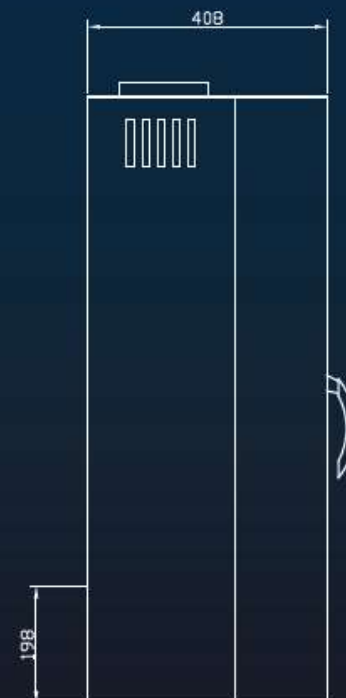

TECHNICAL DATA