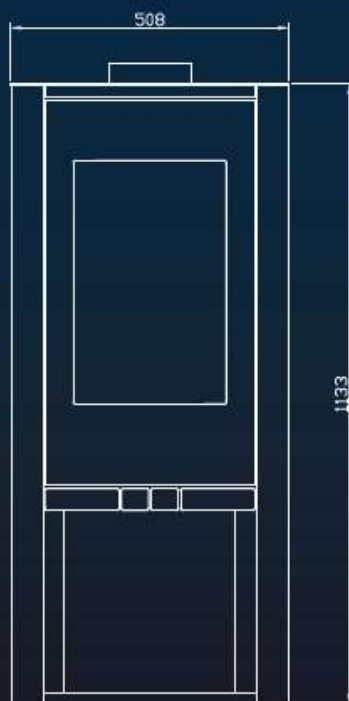

# TECHNICAL DATA

Nominal heating power:	7,2 kw
Room heating capacity:	40-120 m <sup>2</sup>
Weight:	132 kg
Distance to combustible materials:	Back 150mm/Side 250mm Front 900mm
Efficiency:	81,6%
Fine dust:	< 34 mg/m <sup>3</sup>
Connection piece for Fresh Air:	intake Ø 100mm
Flue Pipe outlet diameter:	Ø150