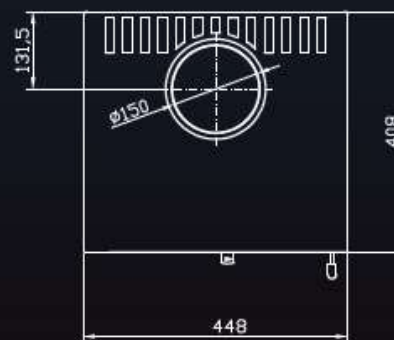

# BLACK

Serpentino

Yellow Sandstone

Granit

Vapnenac

Nominal heating power:	6,5 kw
Room heating capacity:	20-100 m <sup>2</sup>
Weight:	105 kg
Distance to combustible materials:	Back 350mm/Side 350mm Front 1000mm
Efficiency:	83%
Fine dust:	< 26 mg/m <sup>3</sup>
Connection piece for Fresh Air:	intake $\varnothing$ 100mm
Flue Pipe outlet diameter:	$\varnothing$ 150