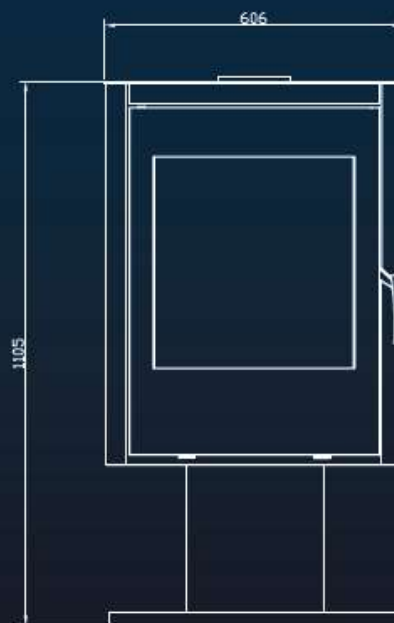

# TECHNICAL DATA

Nominal heating power:	7,0 kw
Room heating capacity:	40-120 m <sup>2</sup>
Weight:	132 kg
Distance to combustible materials:	Back 200mm/Side 1100mm Front 1100mm
Efficiency:	78,4%
Fine dust:	< 24 mg/m <sup>3</sup>
Connection piece for Fresh Air:	intake Ø 100mm
Flue Pipe outlet diameter:	Ø150