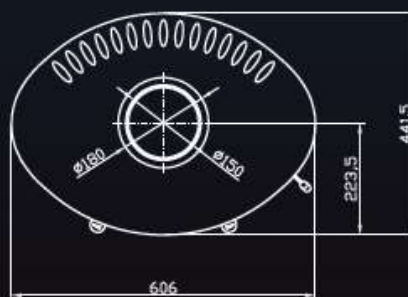

# TECHNICAL DATA

Nominal heating power:	7,0 kw
Room heating capacity:	40-120 m <sup>2</sup>
Weight:	140 kg
Distance to combustible materials:	Back 200mm/Side 200mm Front 1350mm
Efficiency:	80,8%
Fine dust:	< 34 mg/m <sup>3</sup>
Connection piece for Fresh Air:	Intake Ø 100mm
Flue Pipe outlet diameter:	Ø150